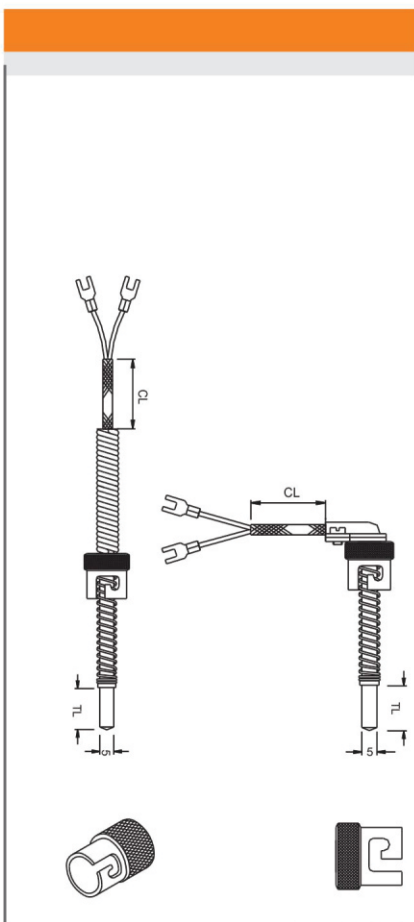

APPLICATIONS

- Extrusion Plants
- Auxiliary Equipments
- Barrels & Nozzles
- Chillers & Dryers
- Dies & Manifolds
- Packaging Machines
- Hot Runners, Hot Melt, Heat Tracers
- Blow Moulding, Injection Moulding Machine