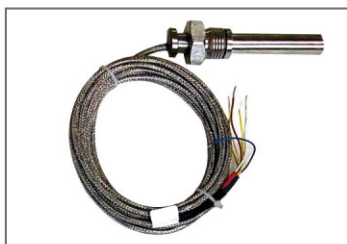

Bayonet Type

Bearing Temp. Detector

BTD'S For Bearing Temperature

RTD For Steam Turbine

RTD For Transformer.

Winding RTD Slot Type

We deals In :
Temperature, Pressure, Cables, level, Controller, Recorder, Humidity Sensors & Transmitters