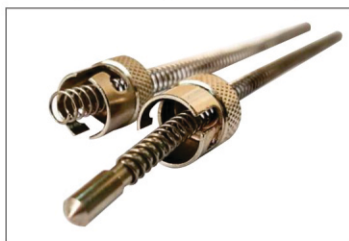

Melt Bolt Type Thermocouple

Bayonet Type Thermocouple

Rotating Holder Type Thermocouple

Rtd With Lemo Connector

Washer Type Thermocouple

We deals In :
Temperature, Pressure, Cables, level, Controller, Recorder, Humidity Sensors & Transmitters