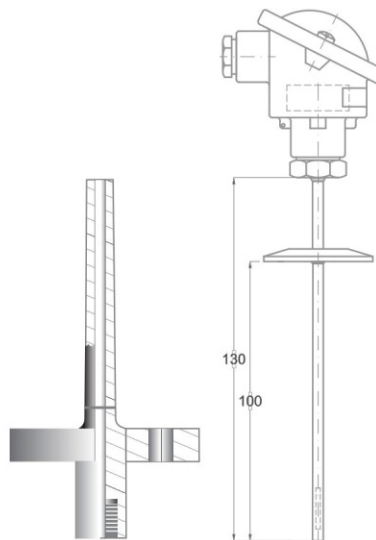

www.ectechindia.com