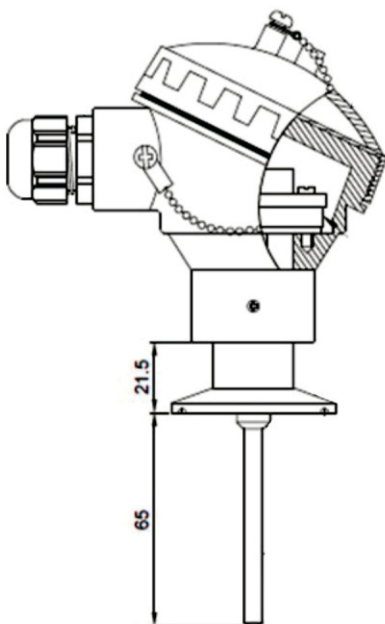

APPLICATIONS

- | Storage Tanks, Vessels, Reactor
- | Oil and Gas Pipelines
- | Water, waste-water Treatment
- | Sanitary Applications
- | Laboratory Testing Equipments
- | Cold storage Industries
- | Autoclave & Tunnel Validation
- | Cleaning & Sterilization Applications
- | Deep Freezing Applications
- | Thermal Mapping
- | Room Temperature Monitoring
- | Pipe line Temperature Measurement