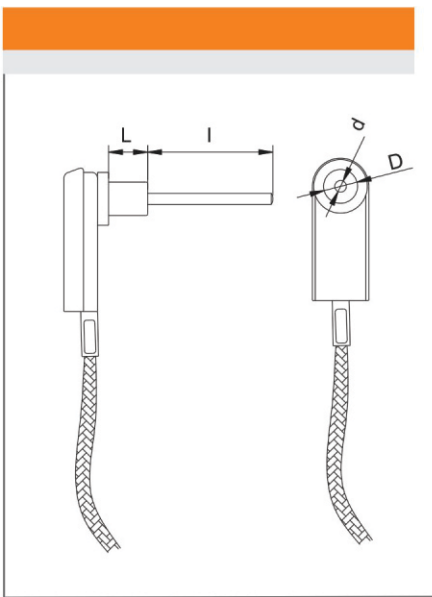

RTD With LEMO Connector

CABLES &

| CONNECTORS |

We deals In :
Temperature, Pressure, Cables, level, Controller, Recorder, Humidity Sensors & Transmitters

Also Available With Us

HUMIDITY SENSORS & TRANSMITTERS