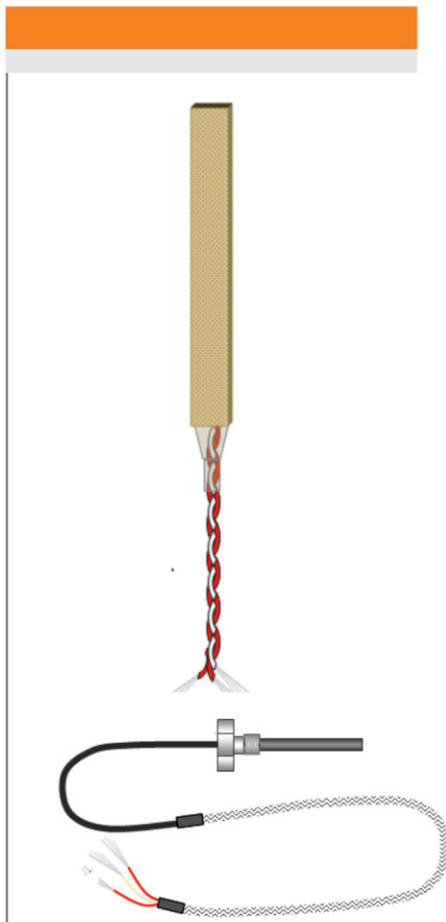

APPLICATIONS

- To Measure the temperature of winding of heavy rotary machine (Motor/Generator)
- To Measure the temperature of bearing of (Motor/Generator)
- Turbine / Motor / Generator / Windmills